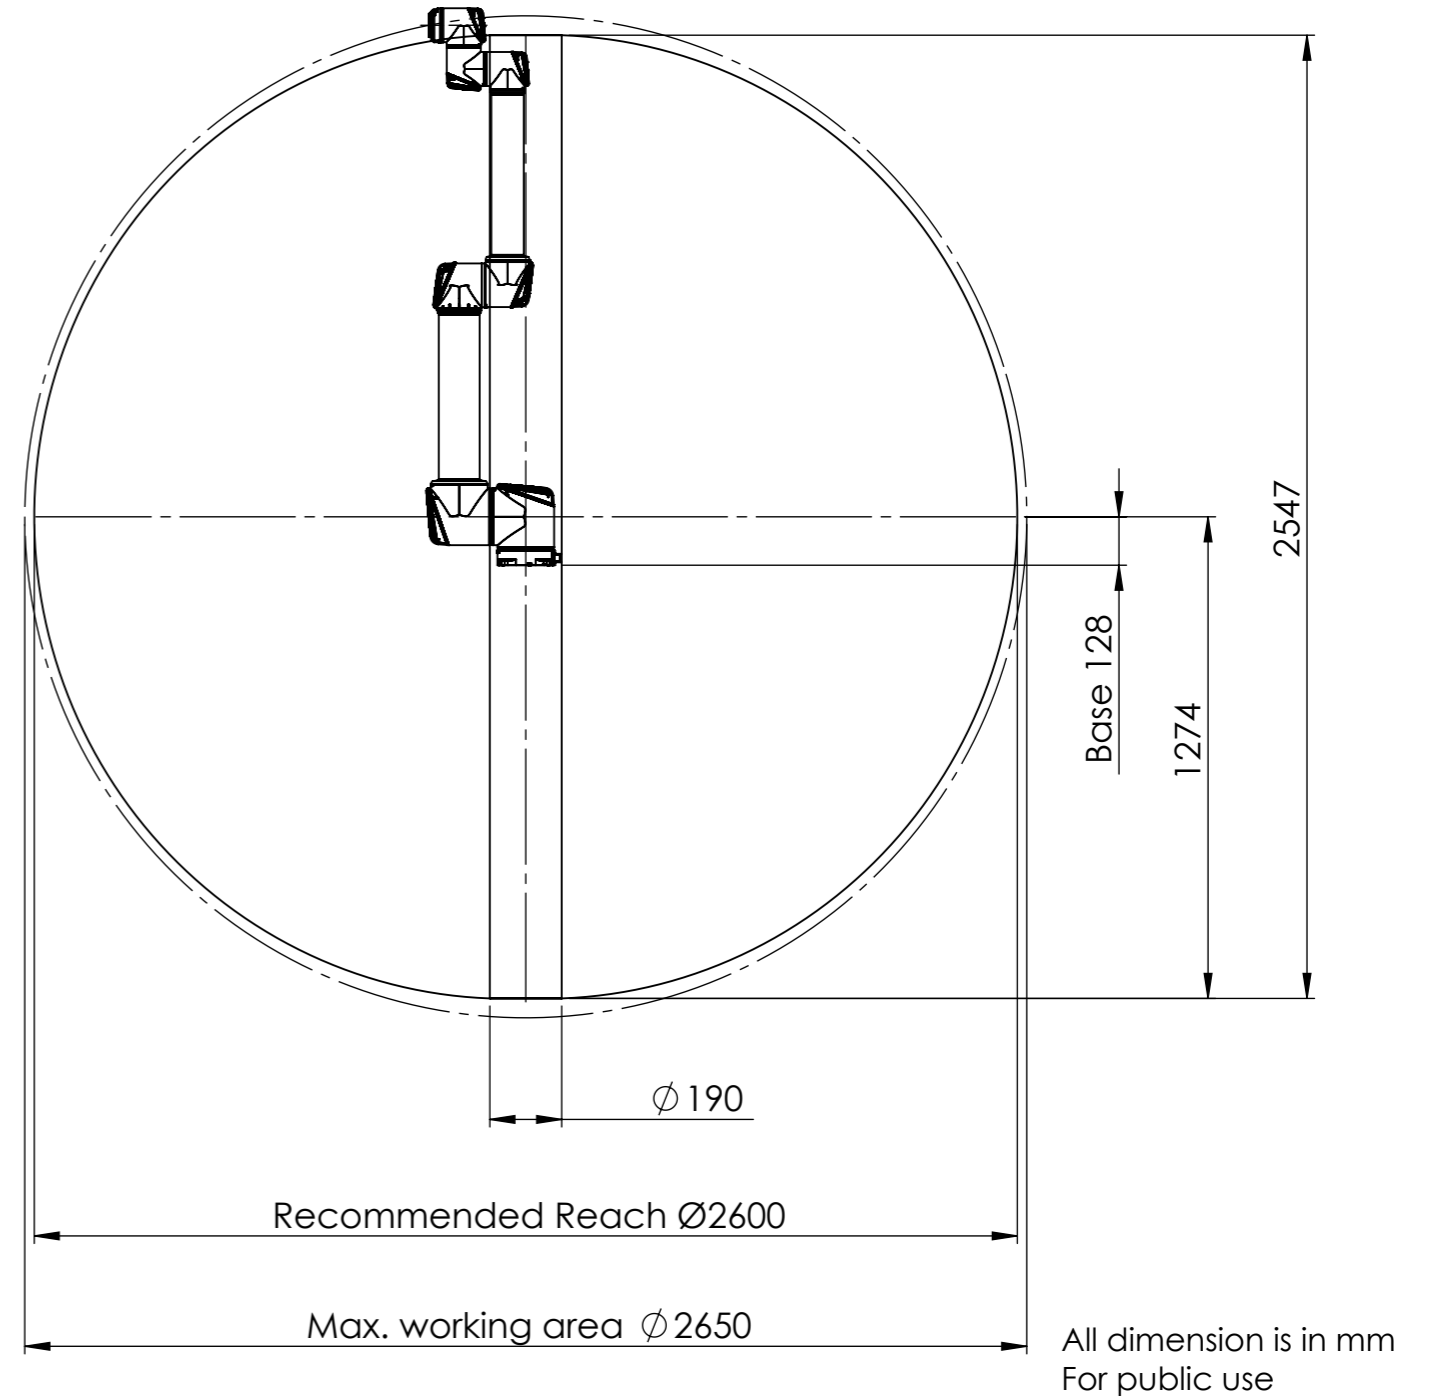

**UR10 working area, top view**

**UR10 working area, side view**

 <b>UNIVERSAL ROBOTS</b>	
<small>TEL: +45 89 93 89 89 FAX: +45 38 79 89 89 WEB: universal-robots.com</small>	
<small>TITLE:</small> Working area UR10 CB3	
<small>DATE:</small>	
<small>Status change date:</small>	
<small>DWG NO.</small>	100400
<small>REV.</small>	0

All dimension is in mm  
For public use

**UNIVERSAL ROBOTS**

TEL: +45 89 93 89 89 FAX: +45 38 79 89 89 WEB: universal-robots.com

TITLE: Working area UR10 CB3

DATE

Status change date:

DWG NO. 100400

REV. 0