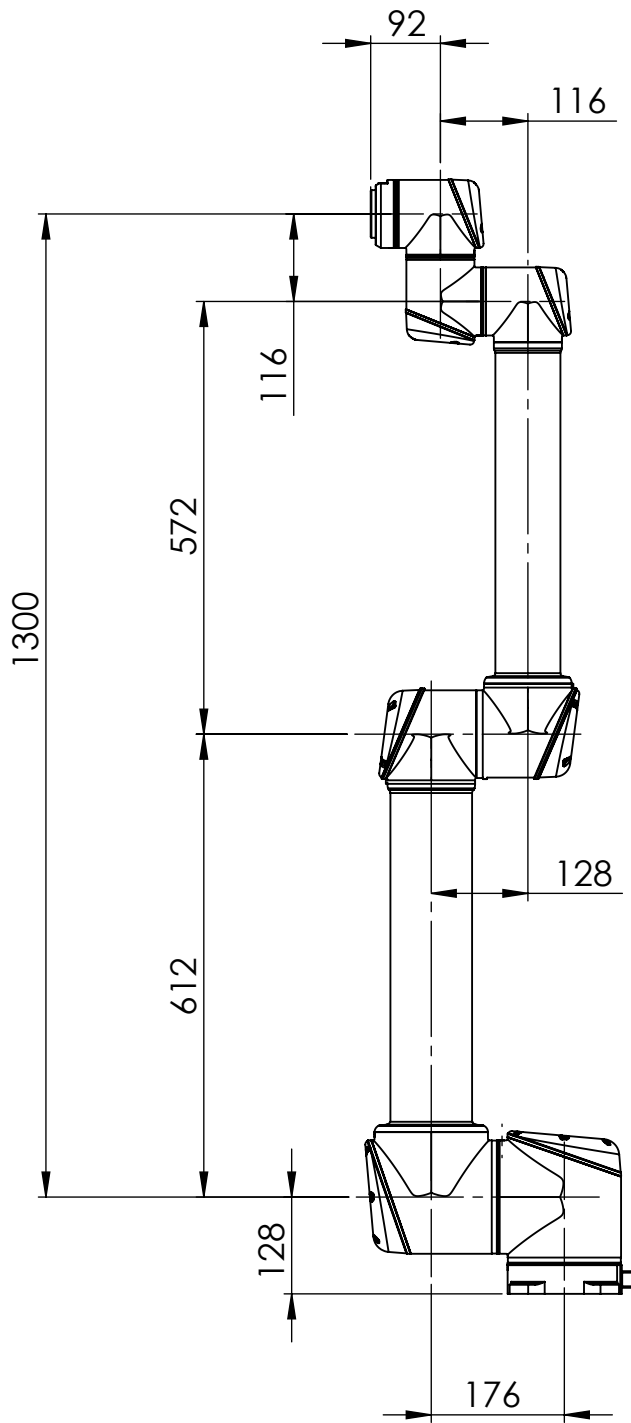

**UR10 working area, top view**

**UR10 working area, side view**

 <b>UNIVERSAL ROBOTS</b>	
<small>TEL: +45 89 93 89 89 FAX: +45 38 79 89 89 WEB: universal-robots.com</small>	
<small>TITLE:</small> Working area UR10 CB3	
<small>DATE:</small>	
<small>Status change date:</small>	
<small>DWG NO.</small>	100400
<small>REV.</small>	0

All dimension is in mm  
For public use

**UNIVERSAL ROBOTS**

TEL: +45 89 93 89 89 FAX: +45 38 79 89 89 WEB: universal-robots.com

TITLE: Working area UR10 CB3

DATE

Status change date:

DWG NO. 100400

REV. 0