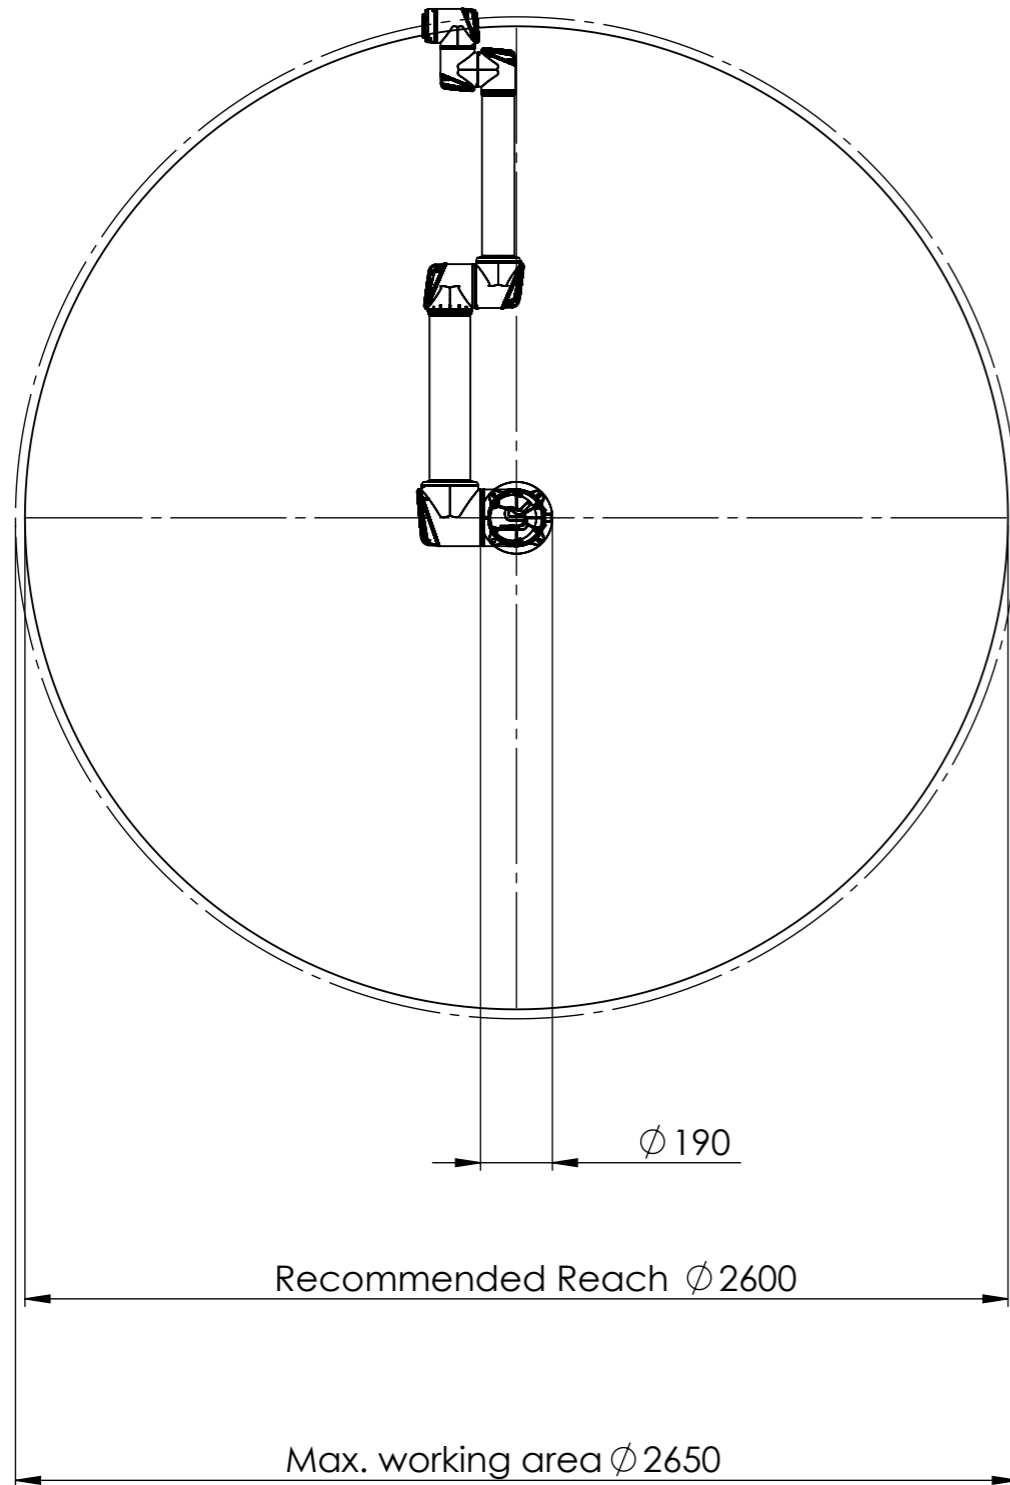

**UR10 working area, top view**

**UR10 working area, side view**

 <b>UNIVERSAL ROBOTS</b>	
<small>TEL: +45 89 93 89 89 FAX: +45 38 79 89 89 WEB: universal-robots.com</small>	
<small>TITLE:</small> Working area UR10 CB3	
<small>DATE:</small>	
<small>Status change date:</small>	
<small>DWG NO.</small>	100400
<small>REV.</small>	0

All dimension is in mm  
For public use

**UNIVERSAL ROBOTS**

TEL: +45 89 93 89 89 FAX: +45 38 79 89 89 WEB: universal-robots.com

TITLE: Working area UR10 CB3

DATE

Status change date:

DWG NO. 100400

REV. 0