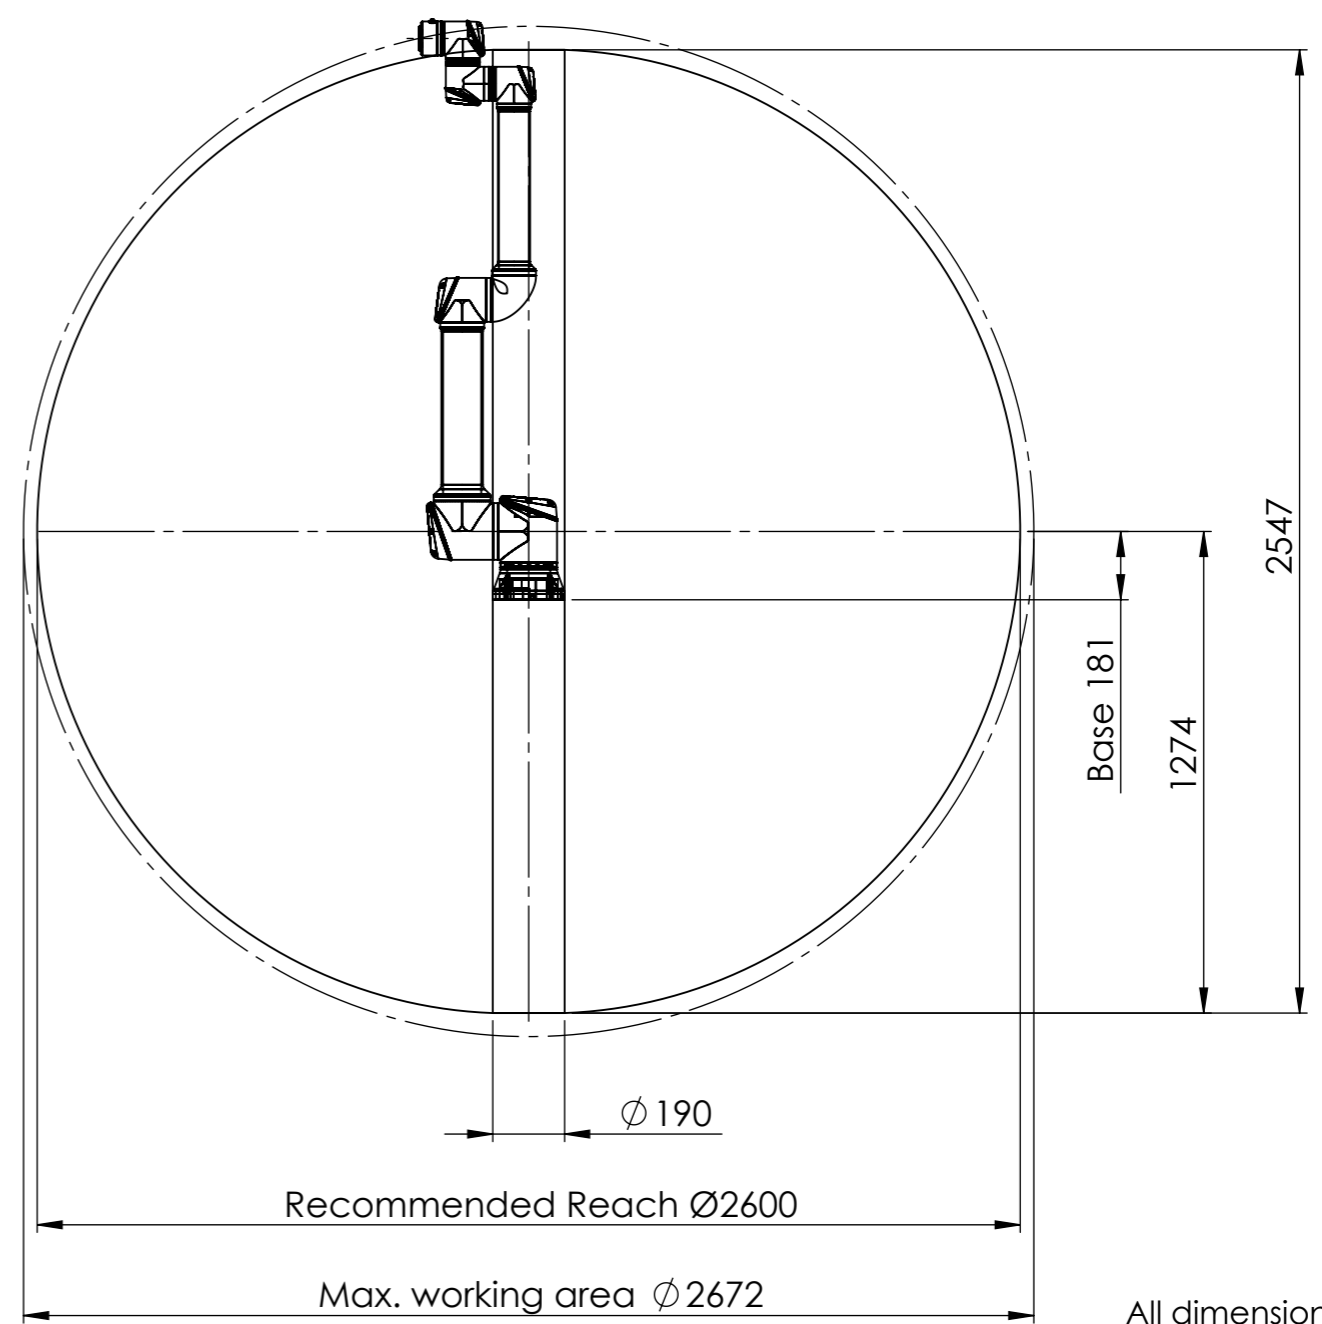

UR10 working area, top view

UR10 working area, side view

All dimension is in mm
For public use

 UNIVERSAL ROBOTS	
<small>TEL: +45 89 93 89 89 FAX: +45 38 79 89 89 WEB: universal-robots.com</small>	
TITLE:	UR10e Working Area
DATE	28-05-2018
Status change date:	
DWG NO.	1000700
REV.	0

All dimension is in mm
For public use

UNIVERSAL ROBOTS

TEL: +45 89 93 89 89 FAX: +45 38 79 89 89 WEB: universal-robots.com

TITLE:

UR10e Working Area

DATE

28-05-2018

Status change date:

DWG NO.

1000700

REV.

0