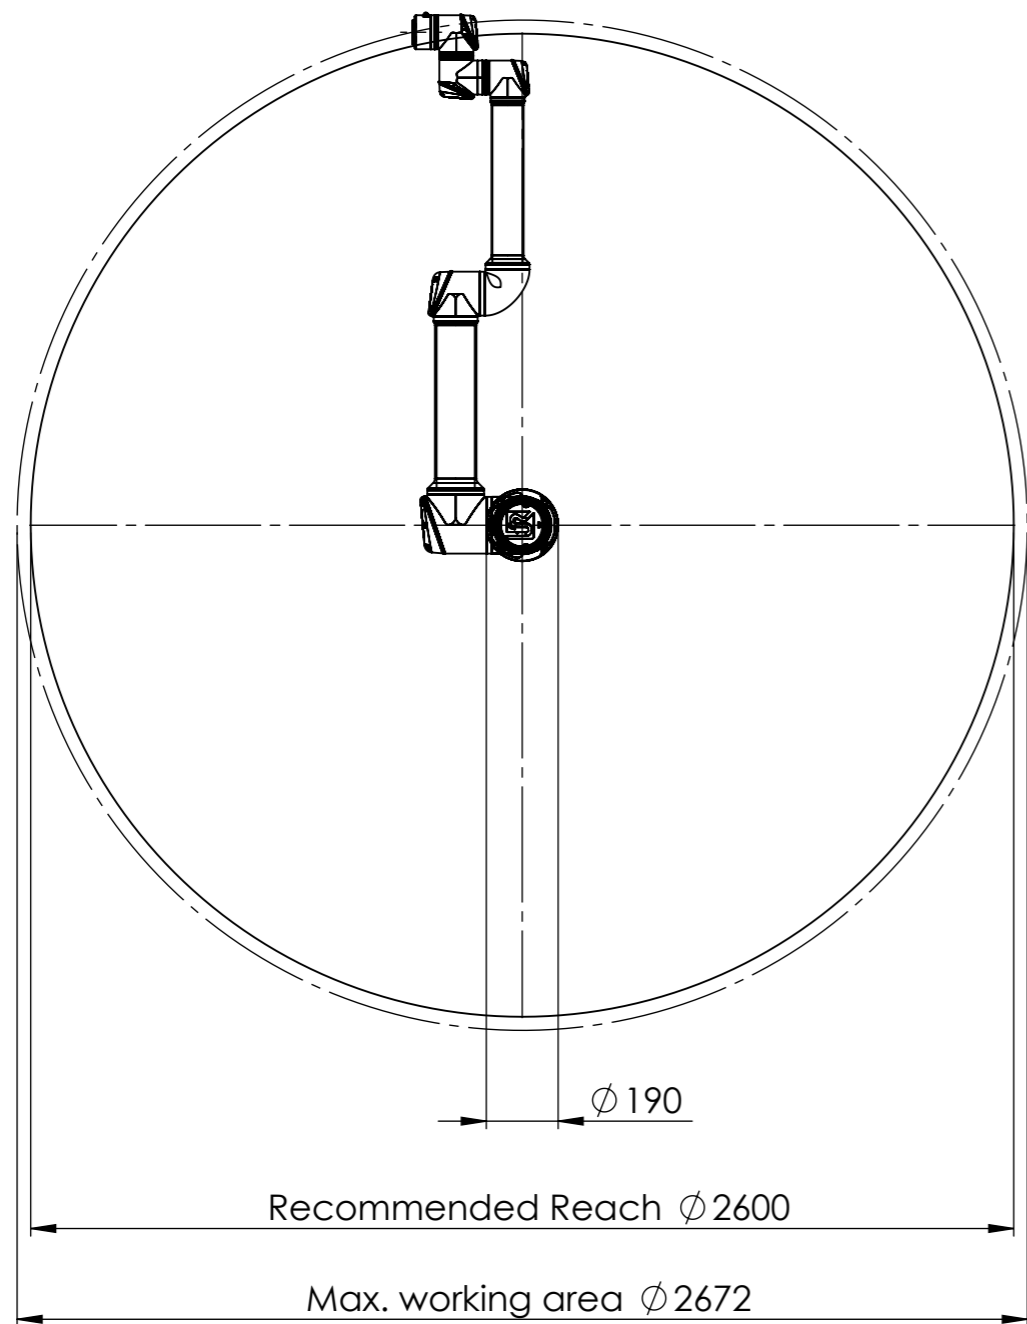

UR10 working area, top view

UR10 working area, side view

All dimension is in mm
For public use

 UNIVERSAL ROBOTS	
<small>TEL: +45 89 93 89 89 FAX: +45 38 79 89 89 WEB: universal-robots.com</small>	
TITLE:	UR10e Working Area
DATE	28-05-2018
Status change date:	
DWG NO.	1000700
REV.	0

All dimension is in mm
For public use

UNIVERSAL ROBOTS

TEL: +45 89 93 89 89 FAX: +45 38 79 89 89 WEB: universal-robots.com

TITLE:

UR10e Working Area

DATE

28-05-2018

Status change date:

DWG NO.

1000700

REV.

0