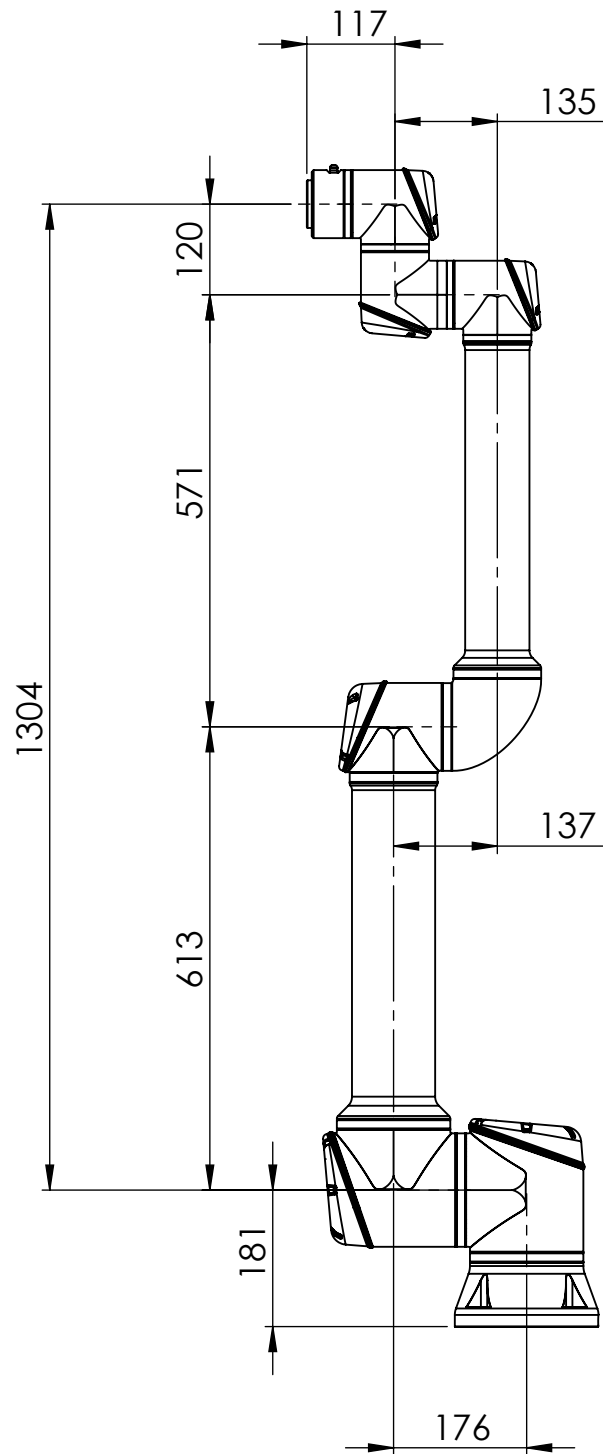

UR10 working area, top view

UR10 working area, side view

All dimension is in mm
For public use

 UNIVERSAL ROBOTS	
<small>TEL: +45 89 93 89 89 FAX: +45 38 79 89 89 WEB: universal-robots.com</small>	
TITLE:	UR10e Working Area
DATE	28-05-2018
Status change date:	
DWG NO.	1000700
REV.	0

All dimension is in mm
For public use

UNIVERSAL ROBOTS

TEL: +45 89 93 89 89 FAX: +45 38 79 89 89 WEB: universal-robots.com

TITLE:

UR10e Working Area

DATE

28-05-2018

Status change date:

DWG NO.

1000700

REV.

0