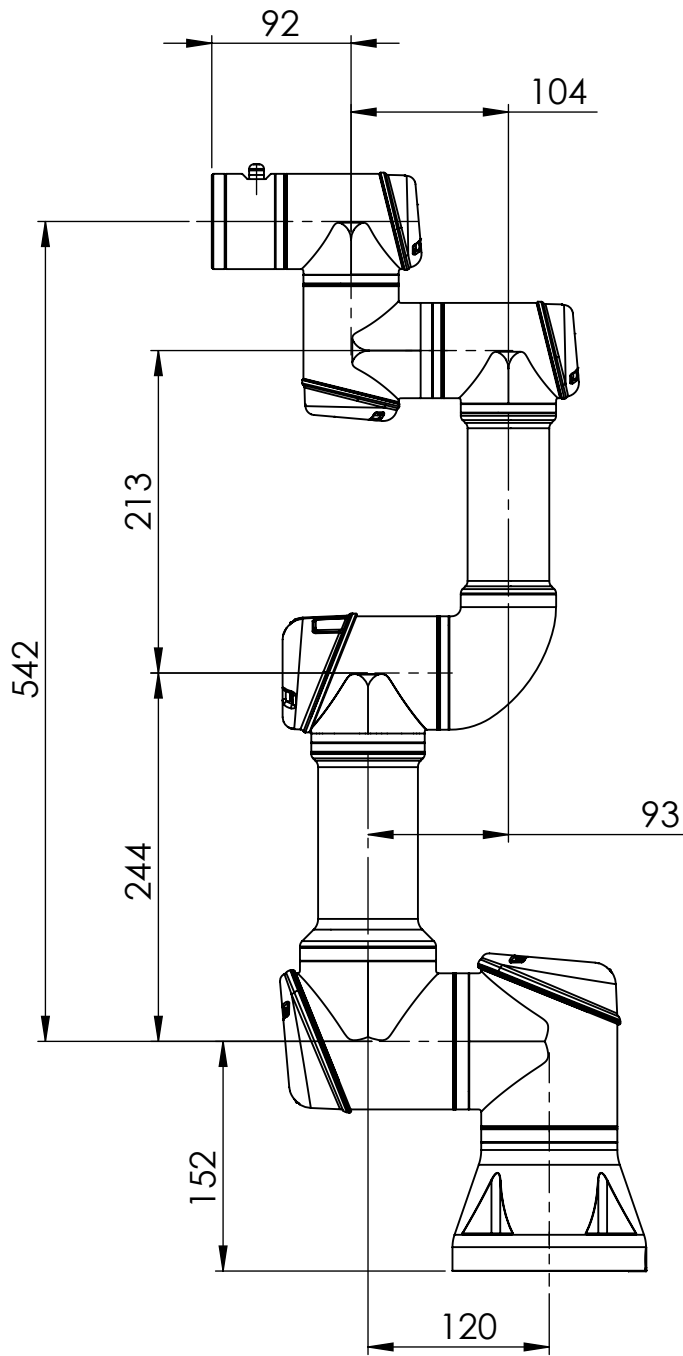

**UR3 working area, top view**

**UR3 working area, side view**

All dimension is in mm  
For public use

 <b>UNIVERSAL ROBOTS</b> <small>TEL: +45 89 93 89 89 FAX: +45 38 79 89 89 WEB: universal-robots.com</small>	
<small>TITLE:</small> UR3e Working Area	
<small>DATE:</small> 28-05-2018	
<small>Status change date:</small>	
<small>DWG NO.</small> 1000697	<small>REV.</small> 0

All dimension is in mm  
For public use

**UNIVERSAL ROBOTS**

TEL: +45 89 93 89 89 FAX: +45 38 79 89 89 WEB: universal-robots.com

TITLE: UR3e Working Area

DATE: 28-05-2018

Status change date:

DWG NO. 1000697