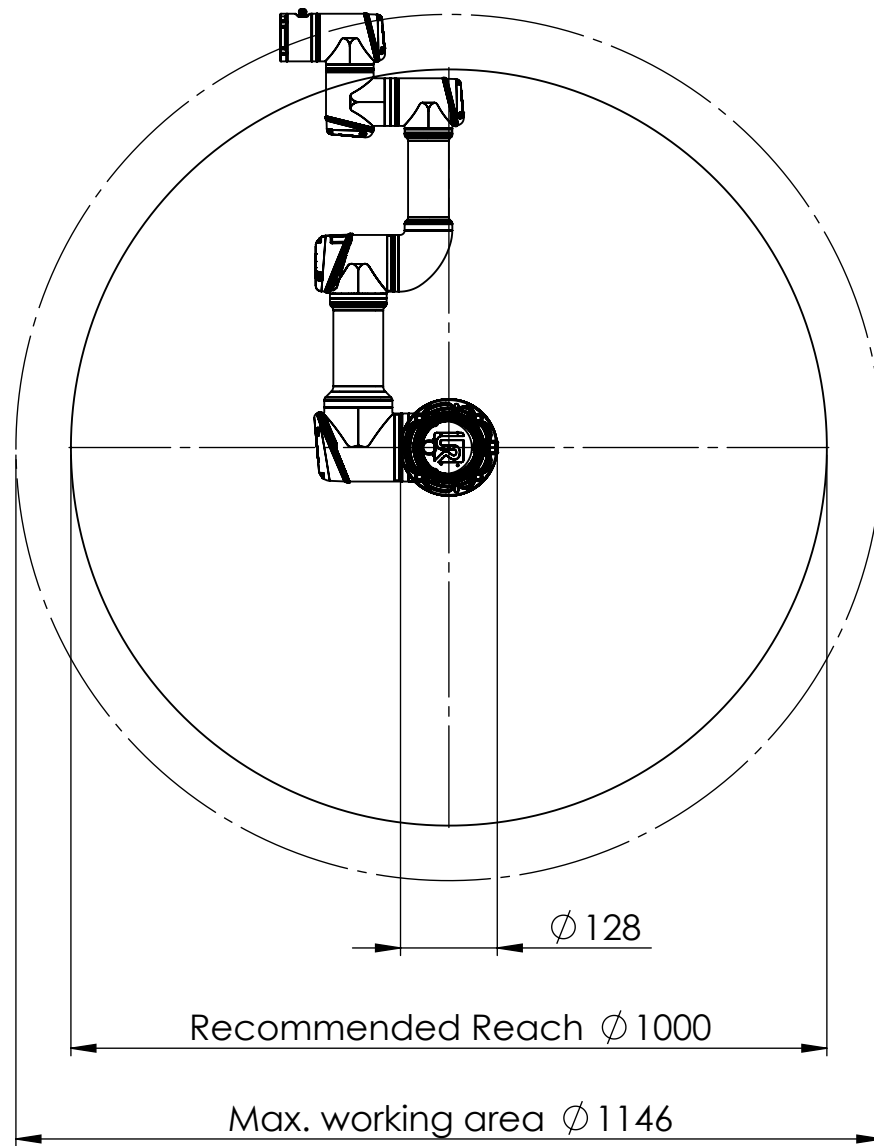

**UR3 working area, top view**

**UR3 working area, side view**

All dimension is in mm  
For public use

 <b>UNIVERSAL ROBOTS</b> <small>TEL: +45 89 93 89 89 FAX: +45 38 79 89 89 WEB: universal-robots.com</small>	
<small>TITLE:</small> UR3e Working Area	
<small>DATE:</small> 28-05-2018	
<small>Status change date:</small>	
<small>DWG NO.</small> 1000697	<small>REV.</small> 0

All dimension is in mm  
For public use

**UNIVERSAL ROBOTS**

TEL: +45 89 93 89 89 FAX: +45 38 79 89 89 WEB: universal-robots.com

TITLE: UR3e Working Area

DATE: 28-05-2018

Status change date:

DWG NO. 1000697