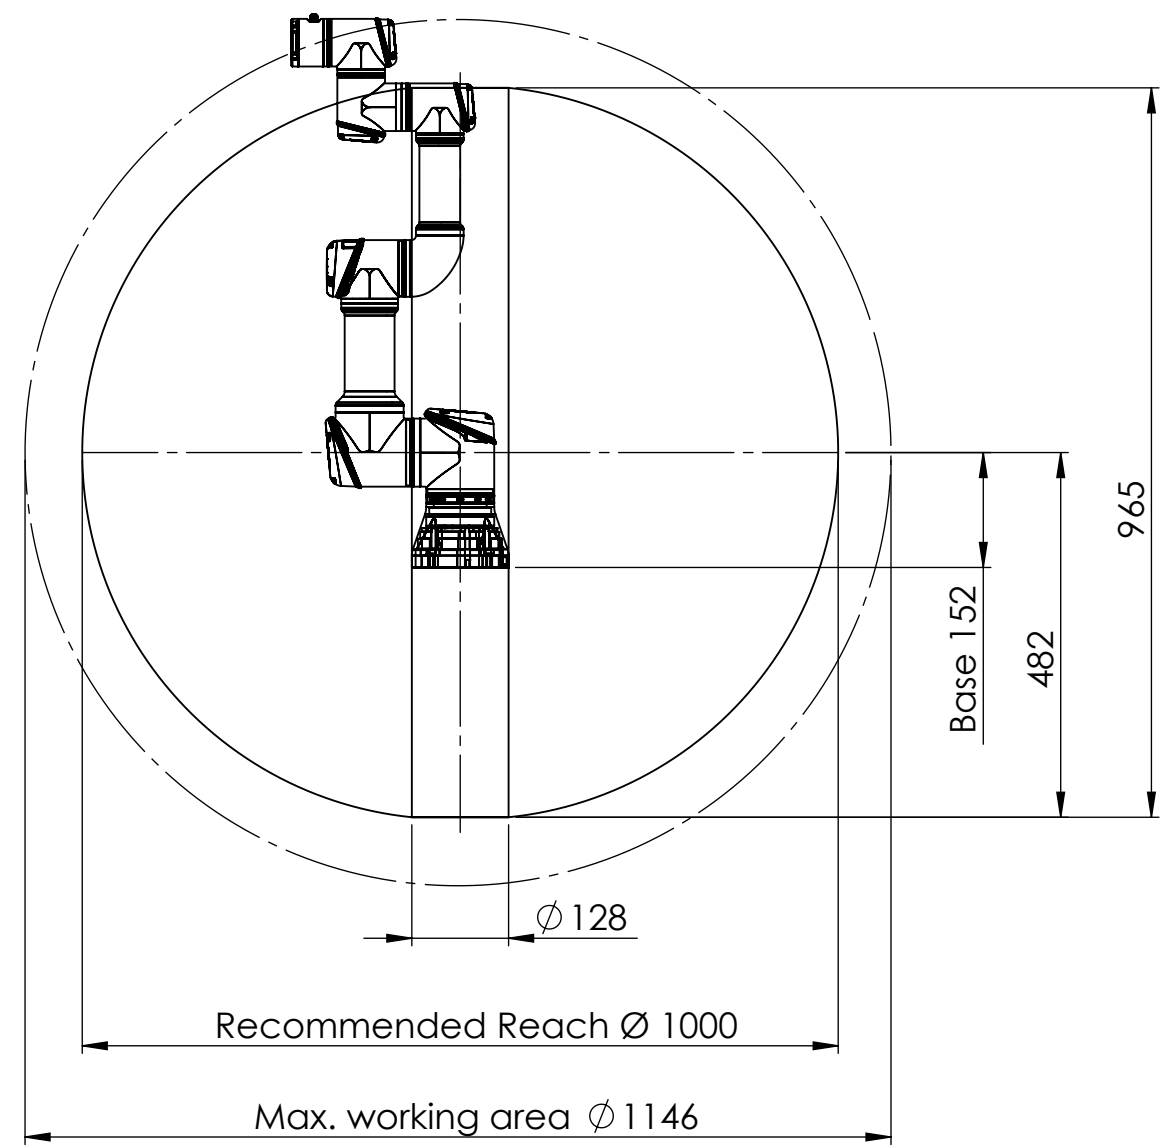

**UR3 working area, top view**

**UR3 working area, side view**

All dimension is in mm  
For public use

 <b>UNIVERSAL ROBOTS</b> <small>TEL: +45 89 93 89 89 FAX: +45 38 79 89 89 WEB: universal-robots.com</small>	
<small>TITLE:</small> UR3e Working Area	
<small>DATE:</small> 28-05-2018	
<small>Status change date:</small>	
<small>DWG NO.</small> 1000697	<small>REV.</small> 0

All dimension is in mm  
For public use

**UNIVERSAL ROBOTS**

TEL: +45 89 93 89 89 FAX: +45 38 79 89 89 WEB: universal-robots.com

TITLE: UR3e Working Area

DATE: 28-05-2018

Status change date:

DWG NO. 1000697