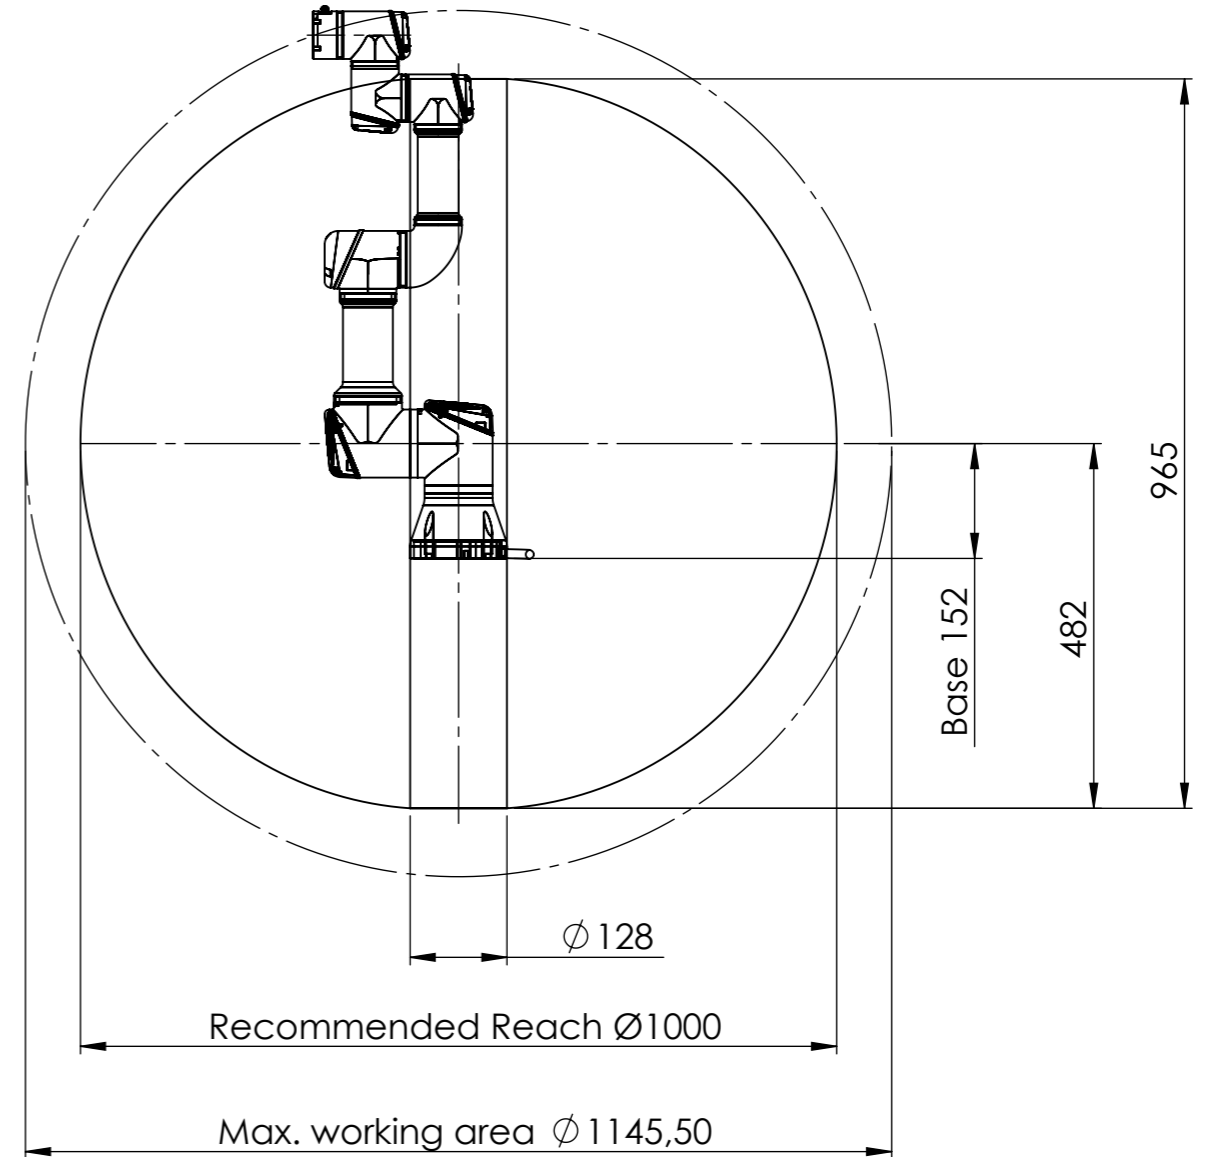

UR3 working area, top view

UR3 working area, side view

All dimension is in mm
For public use

 UNIVERSAL ROBOTS <small>TEL: +45 89 93 89 89 FAX: +45 38 79 89 89 WEB: universal-robots.com</small>	
<small>TITLE:</small> Working area UR3 CB3	
<small>DATE</small>	
<small>Status change date:</small>	
<small>DWG NO.</small> 100403	<small>REV.</small> 0

All dimension is in mm
For public use

UNIVERSAL ROBOTS

TEL: +45 89 93 89 89 FAX: +45 38 79 89 89 WEB: universal-robots.com

TITLE:

Working area UR3 CB3

DATE

Status change date:

DWG NO.