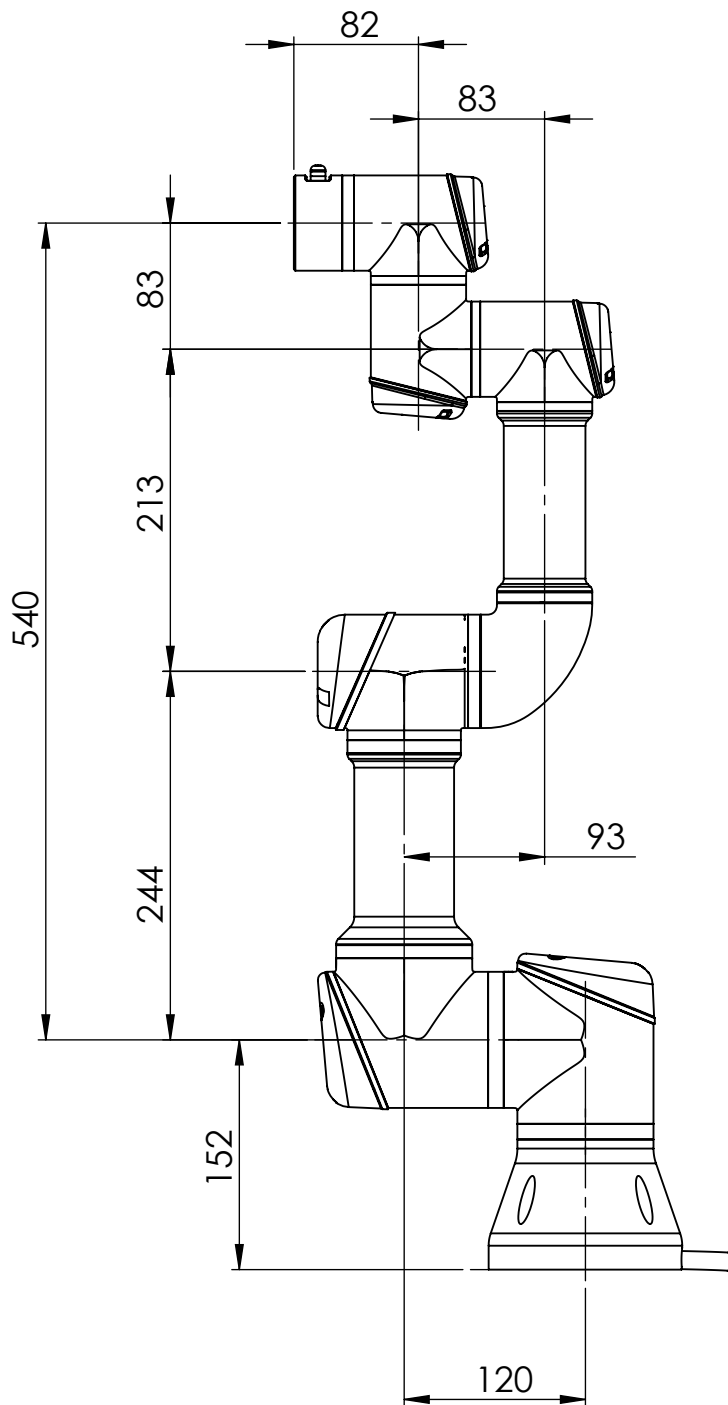

UR3 working area, top view

UR3 working area, side view

All dimension is in mm
For public use

 UNIVERSAL ROBOTS <small>TEL: +45 89 93 89 89 FAX: +45 38 79 89 89 WEB: universal-robots.com</small>	
<small>TITLE:</small> Working area UR3 CB3	
<small>DATE</small>	
<small>Status change date:</small>	
<small>DWG NO.</small> 100403	<small>REV.</small> 0

All dimension is in mm
For public use

UNIVERSAL ROBOTS

TEL: +45 89 93 89 89 FAX: +45 38 79 89 89 WEB: universal-robots.com

TITLE:

Working area UR3 CB3

DATE

Status change date:

DWG NO.