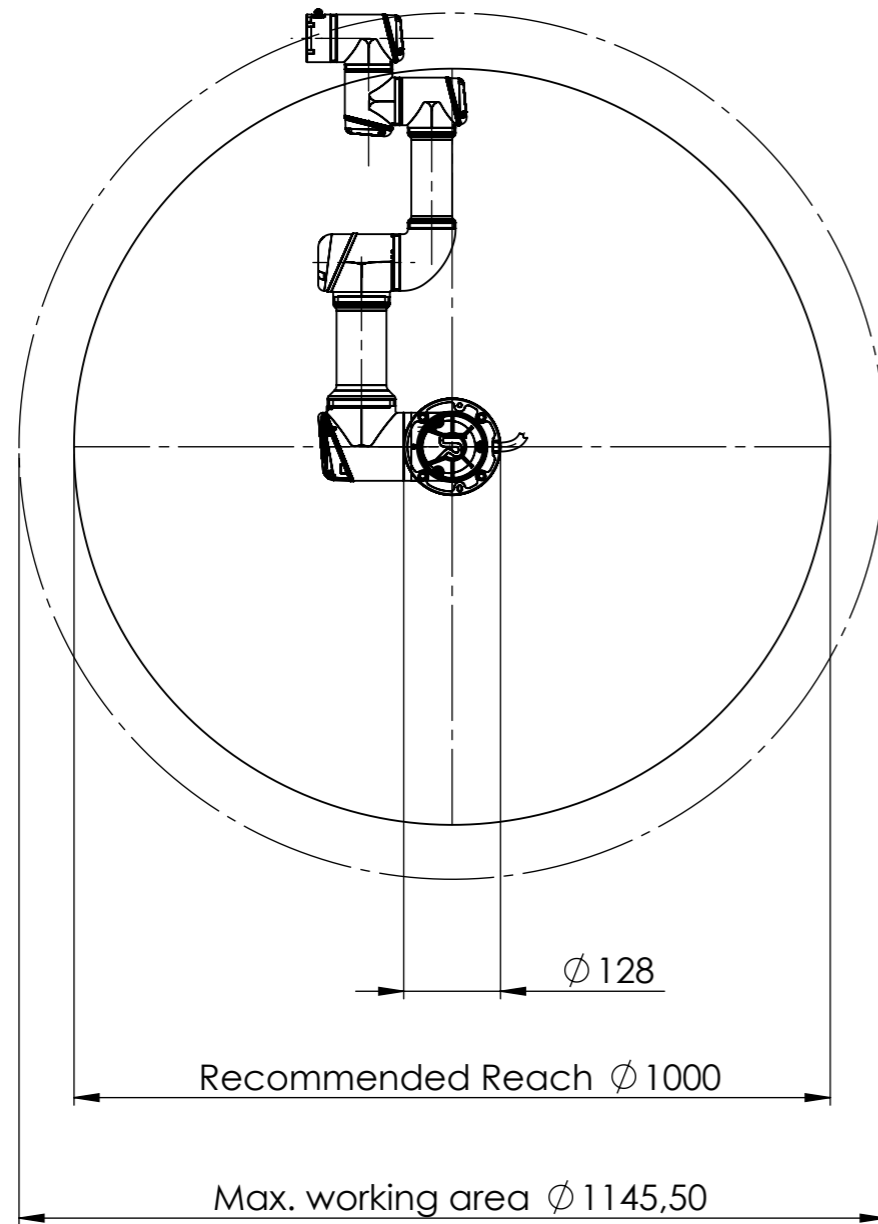

UR3 working area, top view

UR3 working area, side view

All dimension is in mm
For public use

 UNIVERSAL ROBOTS <small>TEL: +45 89 93 89 89 FAX: +45 38 79 89 89 WEB: universal-robots.com</small>	
<small>TITLE:</small> Working area UR3 CB3	
<small>DATE</small>	
<small>Status change date:</small>	
<small>DWG NO.</small> 100403	<small>REV.</small> 0

All dimension is in mm
For public use

UNIVERSAL ROBOTS

TEL: +45 89 93 89 89 FAX: +45 38 79 89 89 WEB: universal-robots.com

TITLE:

Working area UR3 CB3

DATE

Status change date:

DWG NO.