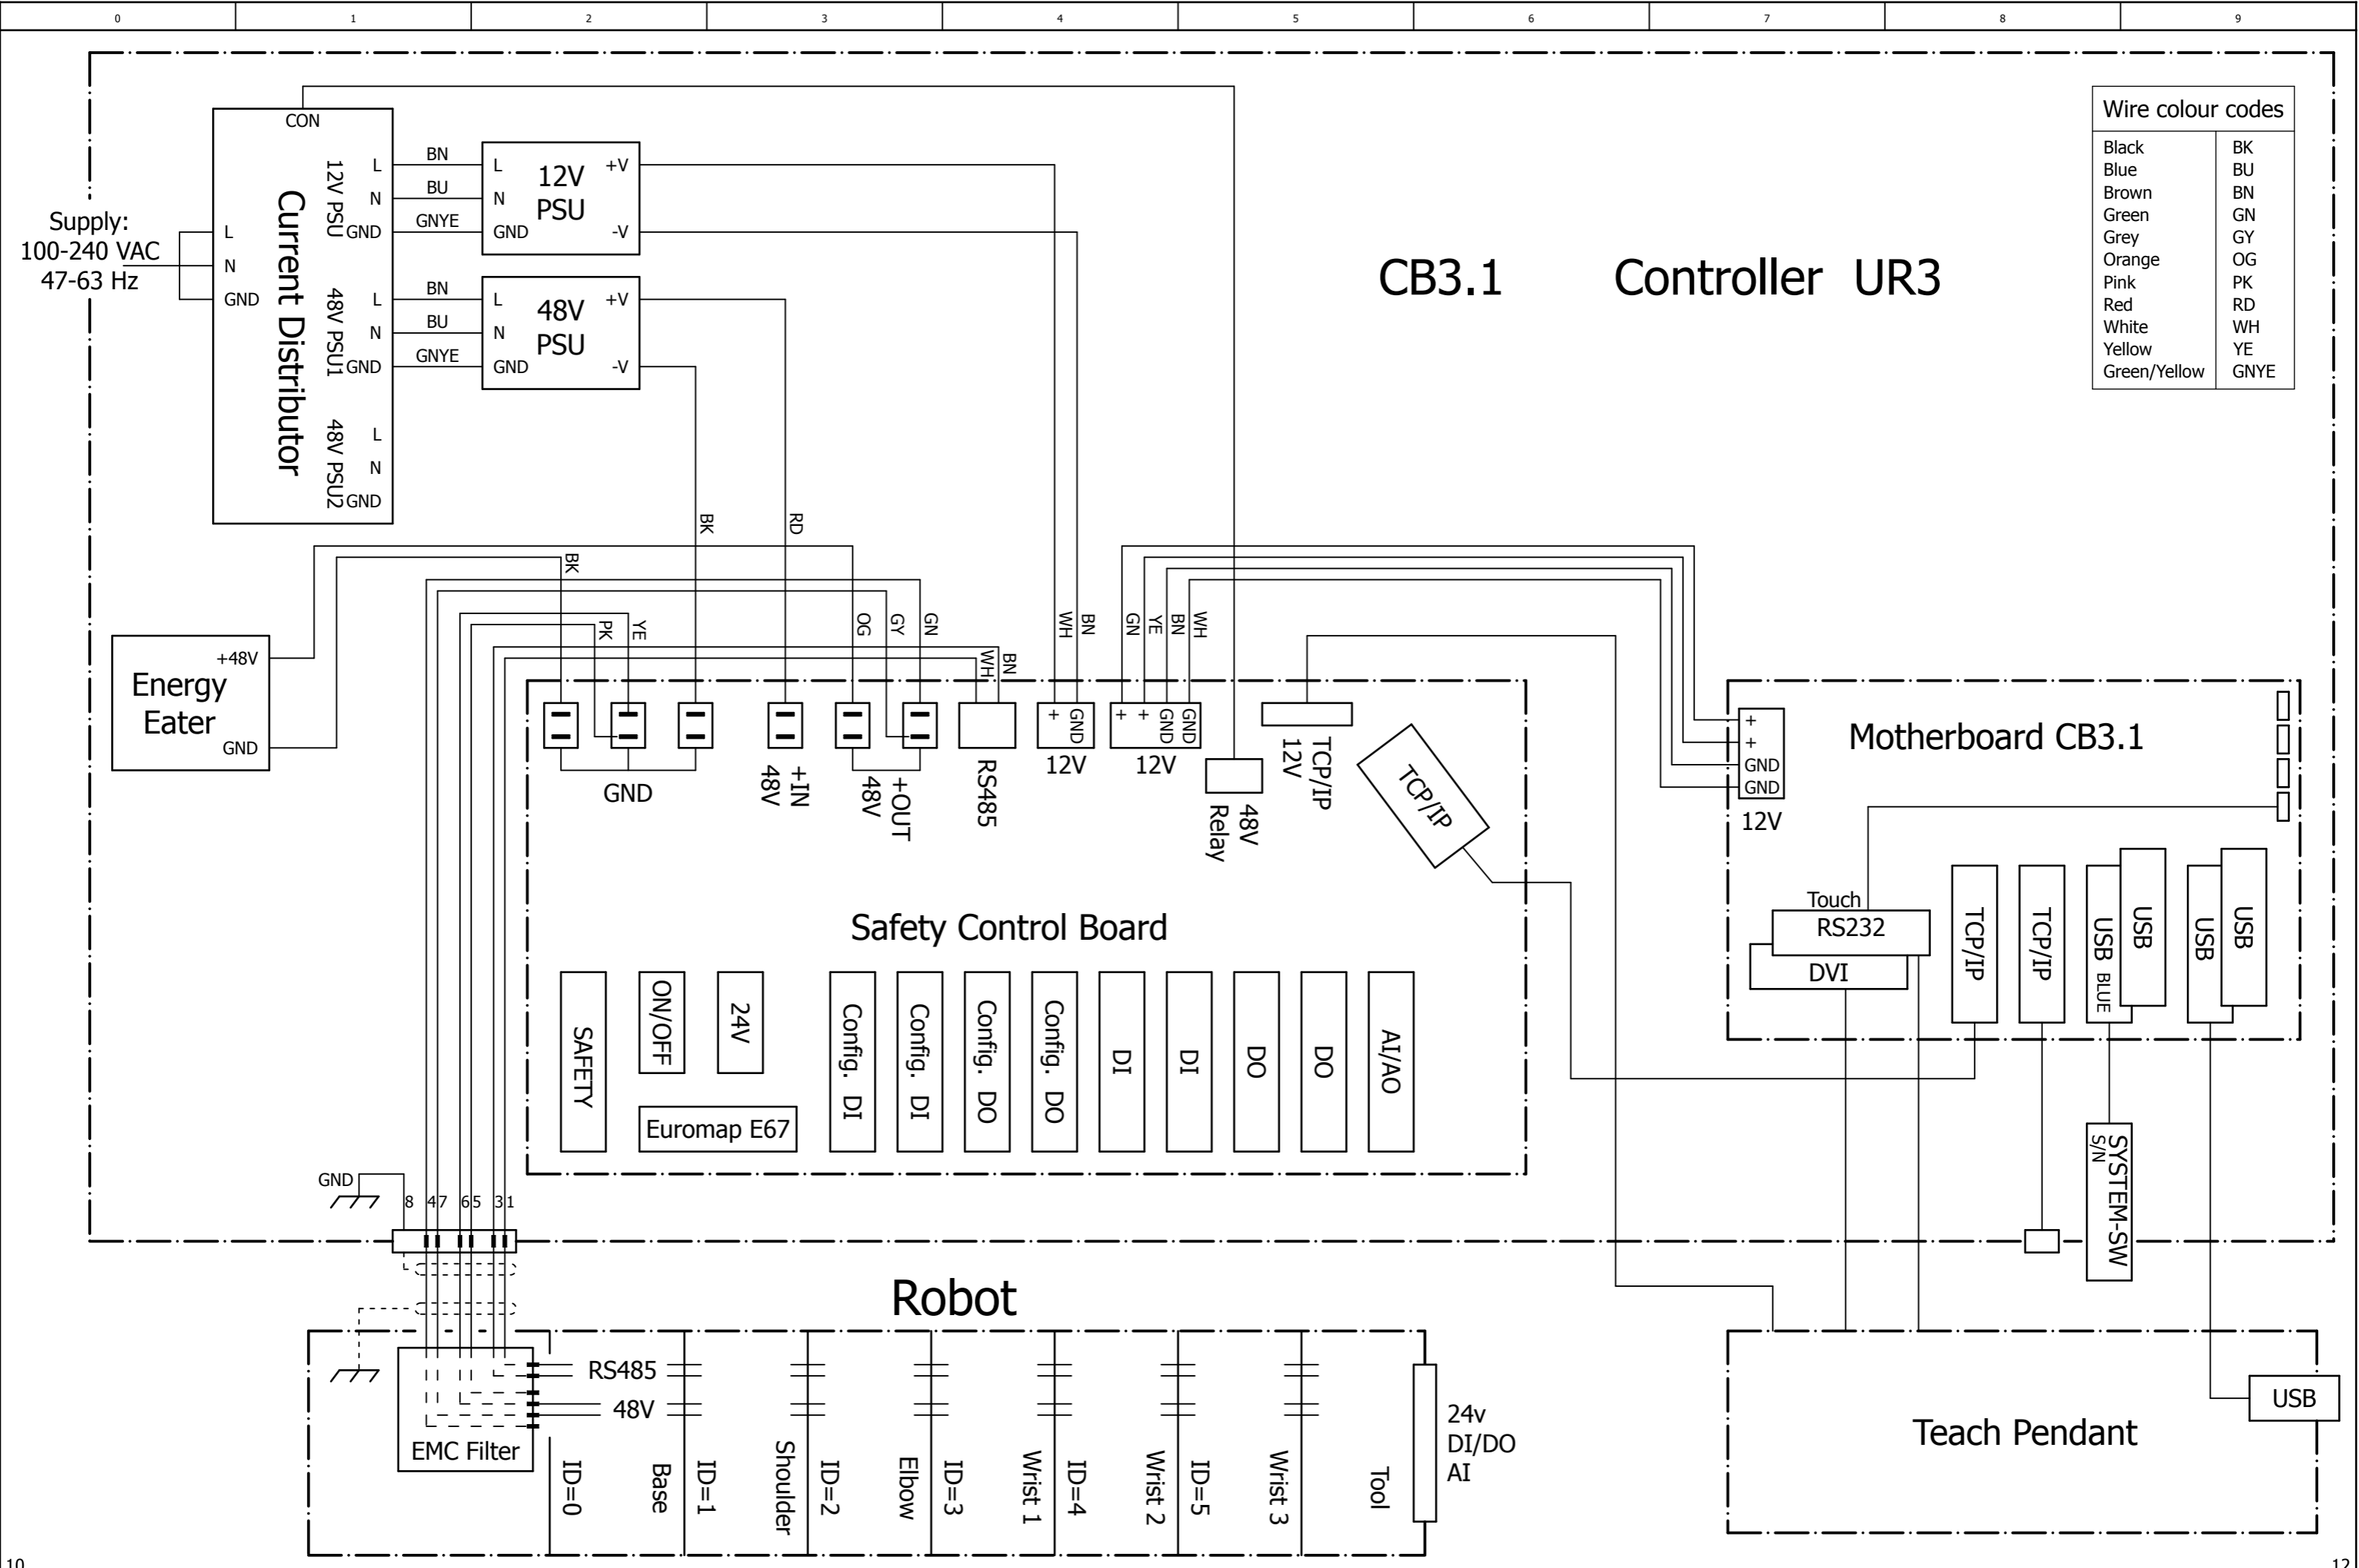

Date		10-03-2015	Universal Robots		Controller UR3		= UR3	
Ed.							+	
Appr							Dwg. No.: 3.0.3.1	
Modification		Date	Name	Original	Replacement of	Replaced by	Page 11	
							Pages in total 18