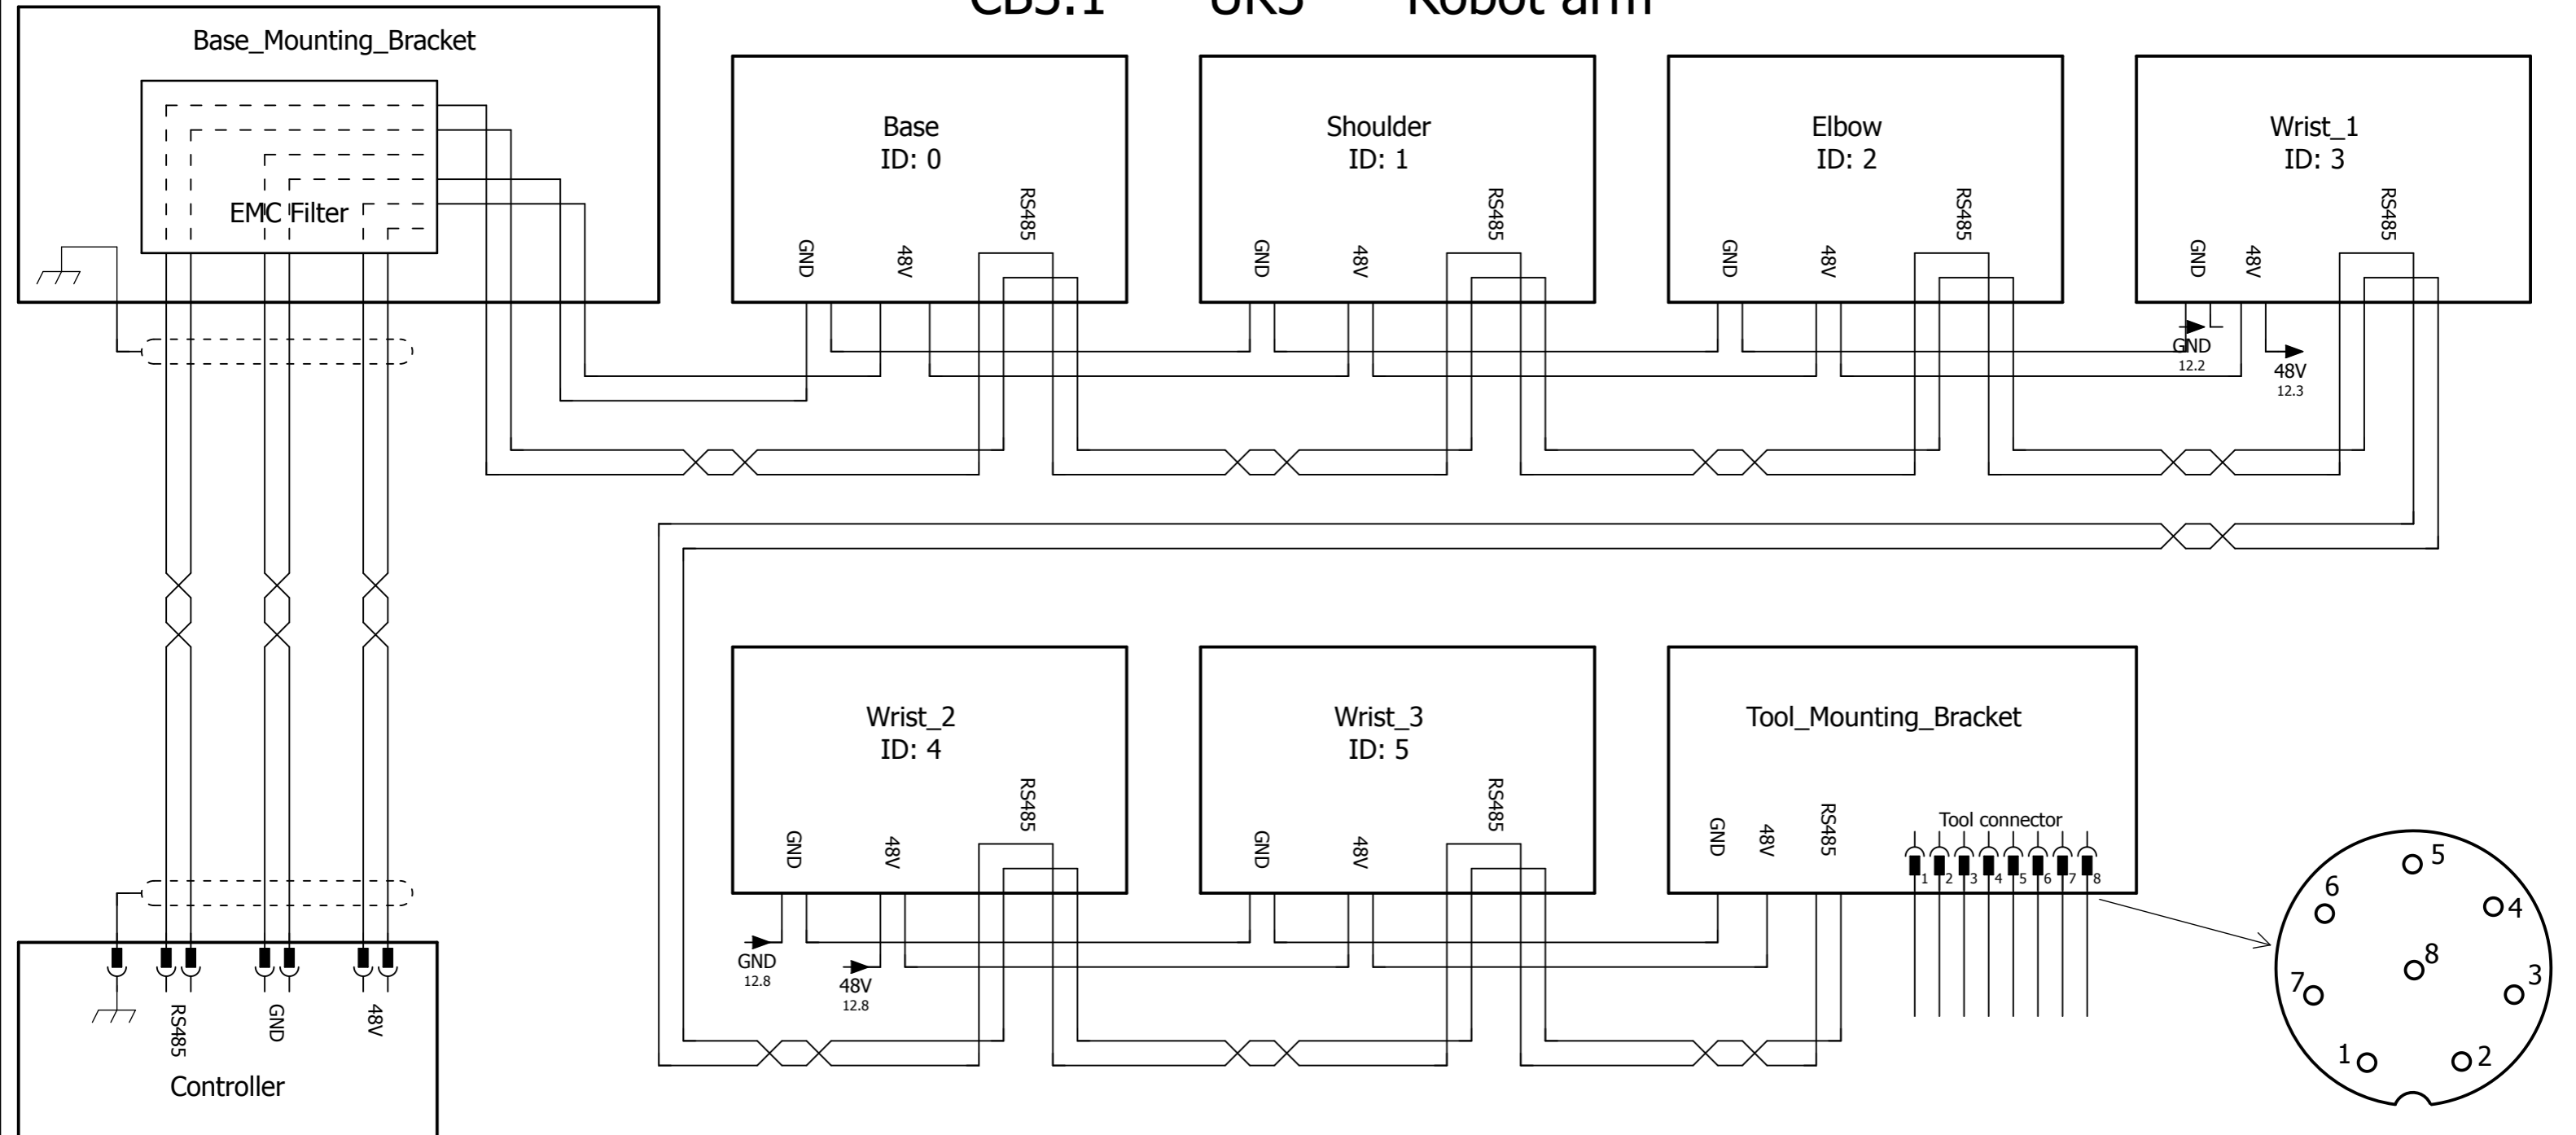

CB3.1 UR3 Robot arm

			Date	10-03-2015	Universal Robots		Robot arm UR3		= UR3	
			Ed.						+	
			Appr						Dwg. No.: 3.0.3.1	
Modification	Date	Name	Original	Replacement of	Replaced by				Page	12
									Pages in total	18