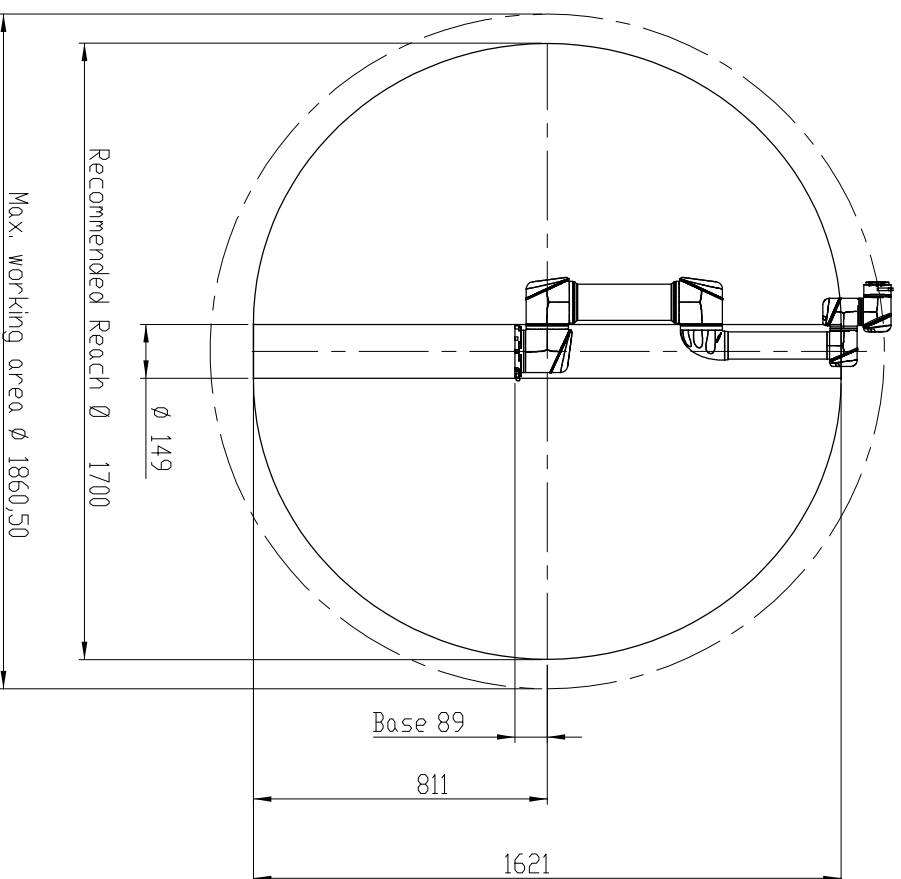

UR5 working area, top view

UR5 working area, side view

All dimension is in mm  
For public use

	
<b>UNIVERSAL ROBOTS</b>	
TEL: +45 89 93 89 89 FAX: +45 38 79 89 89 WEB: <a href="http://universal-robots.com">universal-robots.com</a>	
Working area UR5 CB3	
DATE	
Status change date:	
DWG NO:	100455
REV:	0