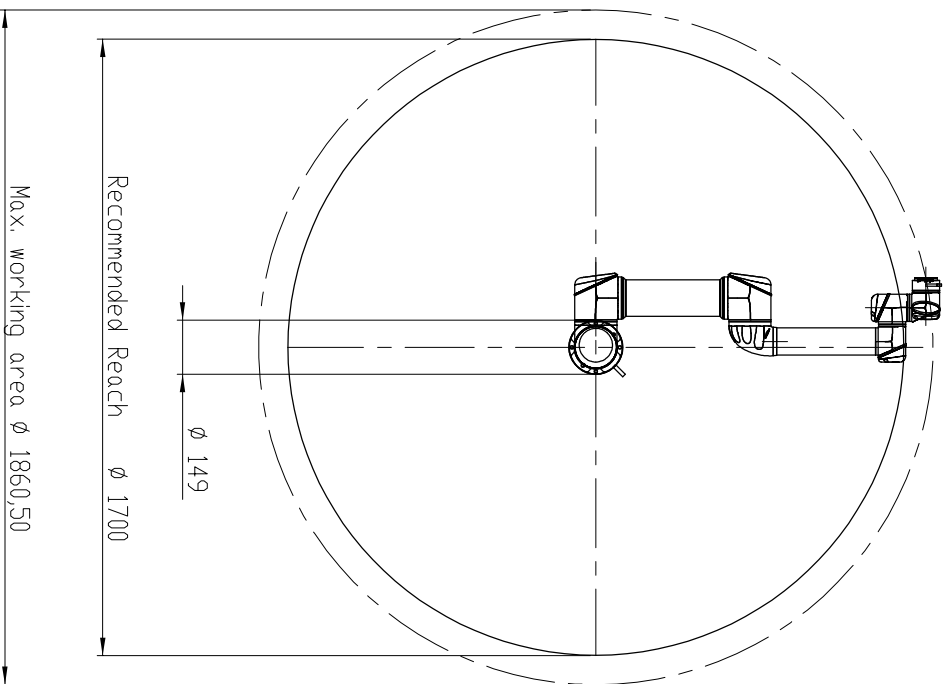

UR5 working area, top view

UR5 working area, side view

All dimension is in mm  
For public use

	
<b>UNIVERSAL ROBOTS</b>	
TEL: +45 89 93 89 89 FAX: +45 38 79 89 89 WEB: <a href="http://universal-robots.com">universal-robots.com</a>	
Working area UR5 CB3	
DATE	
Status change date:	
DWG NO:	100455
REV:	0